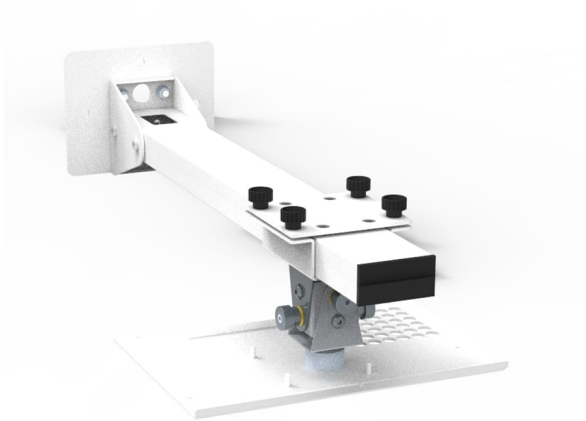

ARAKNO ARM 815 WHITE

SKU: 27000

Typology	Wall Mounts
Material	Iron-Aluminum
Compatibility	EPSON EB L815
Length	750 mm
Dimension	160X200mm
Treatments	Powder coated
Color	Black, White

Categories: [Arakno](#), [Video Projector Mounts](#)

Wall bracket for arakno and dedicated plate, maximum extension 650.

- Millimetric regulabel support
- Max extension from 750
- Wall mounting with VESA 100X100
- Possibility to attach all Arakno accessories
- Possibility of fixing