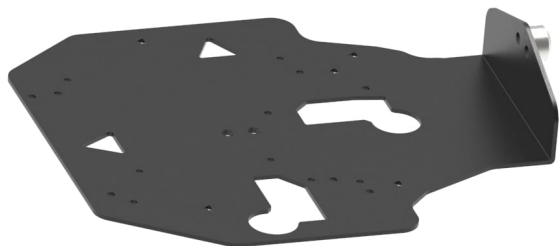

ARAKNO PLATE PORTRAIT FLOOR LANDSCAPE MULTI-PROJECTOR

SKU: 21717

Material	Iron
MAX LOAD	40 kg
Depth	11 mm
Weight	1000 gr

Categories: [Arakno](#), [Video Projector Mounts](#)

ARAKNO plate to quickly position the projector projection both horizontally but also vertically or on the floor. The plate allows greater stability of both adjustment and projection even in the most extreme conditions. The Plate has already foreseen the positions of the most important projectors. Just hook the arakno support into the Turned in the vertical and horizontal position to have the different angle.