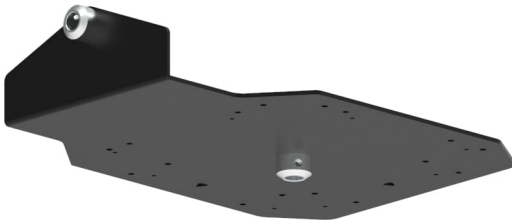

ARAKNO PORTRAIT EPSON, BLACK

SKU: 21938

Material Steel and Aluminum

MAX LOAD 40 kg

Height

Depth

Weight

Categories: [Arakno](#), [Video Projector Mounts](#)

The ARAKNO PORTRAIT EPSON EB-L1xxx and EB-L10xx and EB-PU1xxx-20xx allows you to easily position the projector in Portrait (vertical), Landscape (horizontal) or pointing the floor (floor) view.

The system, used in sinergy with ARAKNO STANDARD bracket, allows the stable and safe regulation of projector

With projector loading not more than 20 kg you may use it with ARAKNO MINI bracket.

The product is compliant with this list of projectors (list updating)

Epson EB-L1000U

Epson EB-L1100U

Epson EB-L1200U

Epson EB-L1300U