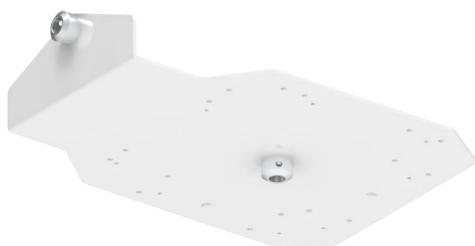

## ARAKNO PORTRAIT EPSON, WHITE

SKU: 21937

**Material** Steel and Aluminum

**MAX LOAD** 40 kg

**Height**

**Weight**

---

**Categories:** [Arakno](#), [Video Projector Mounts](#)

The ARAKNO PORTRAIT EPSON EB-L1xxx and EB-L10xx 1 and 2 allows you to easily position the projector in Portrait (vertical), Landscape (horizontal) or pointing the floor (floor) view.

The system, used in sinergy with ARAKNO STANDARD bracket, allows the stable and safe regulation of projector