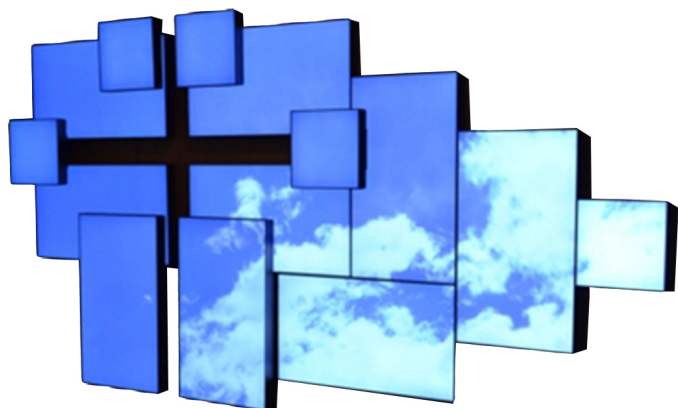

## ART WALL - MODULAR VIDEO-WALL SUPPORT SYSTEM FOR DISPLAY LED AND LCD WALL

SKU: 13000

|                                |  |
|--------------------------------|--|
| <b>Typology</b>                | Ceiling Mounts, Ground Mounts, Wall Mounts |
| <b>DIAGONAL OF THE MONITOR</b> | from 30" to 110"                           |
| <b>Color</b>                   | Black                                      |
| <b>Material</b>                | Iron                                       |
| <b>Treatments</b>              | Powder coating                             |
| <b>Usable Height</b>           | custom                                     |

---

**Categories:** [Flat Panel Mounts](#), [Infinigrd](#)

Entirely new modular system planned for artistic video-walls leaving free room for creativity, while preserving utmost functionality and ensuring best installation solutions for architectural video-walls and 100% alignment and flatness precision as well as screen content customisation 100% Italian design, made to support any kind of monitor and LED or LCD video support.

- Available in the wall or self-supporting standing version.
- Many different size settings and endless combinations up to 3 levels.
- Custom system enabling free screen combination.
- Perfect for architects and designers looking for creative and functional decoration solutions.
- 100% Design e Made in Italy