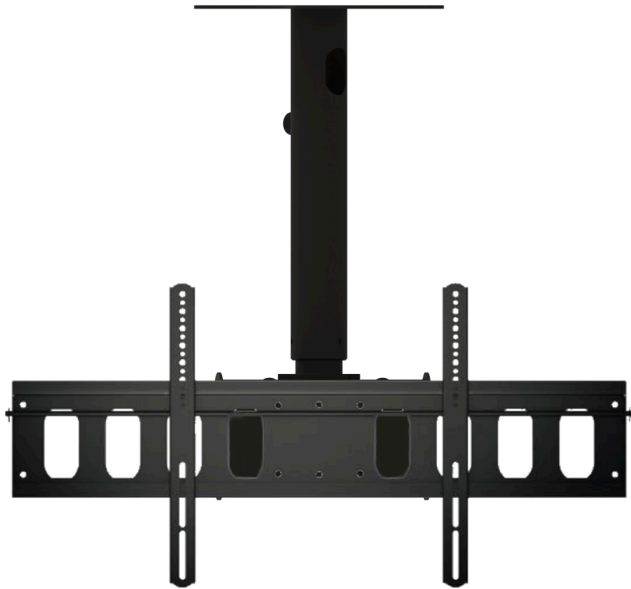

CEILING SUPPORT FOR 4 MONITORS - SM

SKU: 27155

Typology	Ceiling Mounts, Truss Mounts
Max VESA	800X400
Tilting	+/-10°
Telescopic Extension	
Intervals	10
Material	Iron – Aluminum
Treatments	Powder coated
Color	Black

Categories: [Flat Panel Ceiling Mounts](#), [Flat Panel Mounts](#)

Ceiling mount for monitor

- Telescopic tube with adjustable height
- 10° monitor tilt
- Cable management

Black color, with other colors available upon request