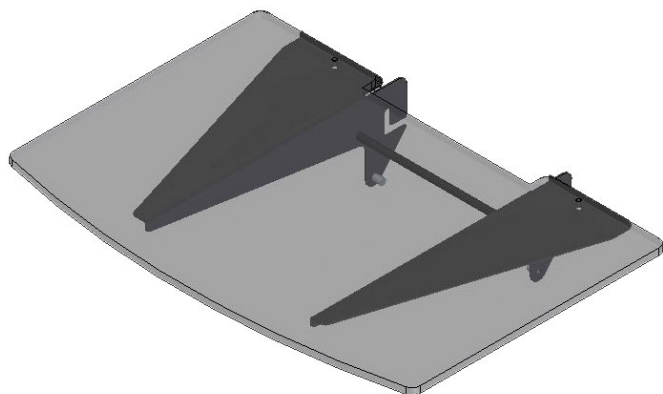

CHIC PLEXIGLASS SHELF, GRAY

SKU: 17548

Categories: [Flat Panel Ground Mounts](#)

[QUOTATION REQUEST](#)

x

REQUEST A QUOTATION

Name *

Surname *