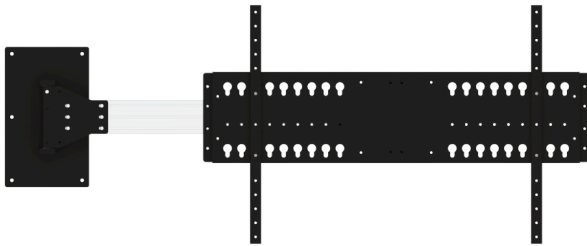

FLAGGY MAXI - FLAG MOUNT FOR MONITORS UP TO 110"

SKU: 25663

MAX LOAD 80 kg

Support rotation angle 360°

Material Iron

Treatments Powder coated

Color Black

Categories: [Flat Panel Mounts](#), [Flat Panel Wall Mounts](#)

Flaggy Maxi, flag mount for monitors up to 110"

The Flaggy Maxi mount allows 180° movement of even large monitors, the mount has two pivot points, ensuring the monitor is always optimally positioned for audience viewing.

The VESA mount supports up to 1500x800.

[REQUEST A QUOTE](#)

x

REQUEST A QUOTE

Nome *

Cognome *

Azienda *

Email *