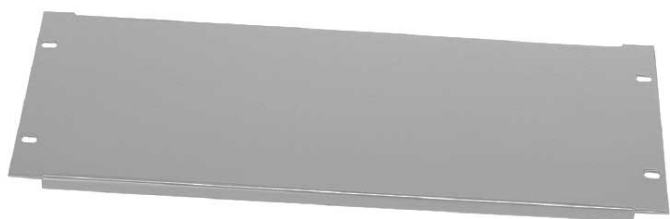

## FRONT RACK COVER PANEL, 4U, RAL 7035

SKU: 03227

<b>Net weight</b>	0,53 kg
<b>Link with</b>	19" RACK
<b>Thickness</b>	1,2 mm
<b>Material</b>	Sheet metal
<b>Treatments</b>	RAL 7035

---

**Categories:** [19" Rack](#), [Rack Accessories](#)

Front rack cover panel, 4U, made of sheet metal (1,2 mm), RAL9005 finish, for covering unused sections.

Also available in:

- [Black \(Cod: 03226\)](#)

[QUOTATION REQUEST](#)

x

**REQUEST A QUOTATION**

Name \*