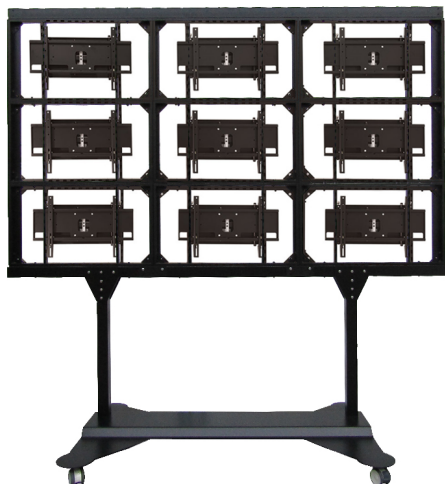

## INFINIGRID CART 3X3

SKU: 20716

<b>Typology</b>	Ground Mounts
<b>DIAGONAL OF THE MONITOR</b>	up to 46"-49"-52"-55"
<b>Color</b>	Black
<b>Material</b>	Steel

---

Categories: [Flat Panel Mounts](#), [Infinigrid](#)

### **Wheeled stand for 3x3 video-monitors.**

The central structure and VIDEO-WALL technologies used are the same as the ones you can find in other INFINIGRID products. Thanks to its solid frame and micro-adjustment it enables, therefore, perfect calibration for ANY monitor, thus eliminating gaps between screens and ensuring utmost stability.

Its main peculiarity is for sure its bottom base, with a very fine design shape and weight displacement downwards - which is also the reason why INFINIGRID can be lifted from the ground up to 1.2 m high.

Moving the frame is very easy and effortless thanks to its robust, stable and ergonomic wheels. The brake - which can be easily activated with a foot - makes it possible to turn the wheeled stand into a fixed support system in just a few seconds.