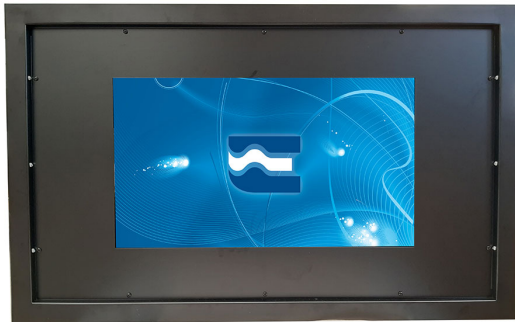

## KIOSK WALL, FLAT PANELS

SKU: 19896

<b>Typology</b>	Wall Mounts
<b>Color</b>	Black, Grey, White
<b>DIAGONAL OF THE MONITOR</b>	da 30" a 76"
<b>MAX LOAD</b>	40 kg
<b>Screen position</b>	Landscape, Portrait
<b>Touch Screen</b>	Available
<b>Mobile / Fixed</b>	Fixed
<b>Bracket / Interface</b>	Included
<b>VESA</b>	600×400
<b>Other information</b>	PC or other media player with personalised solution

---

**Categories:** [Flat Panel Mounts](#), [Flat Panel Wall Mounts](#), [Kiosk](#)

The Wall Euromet Kiosk offer a large list of option:

- portrait,
- landscape,
- on the wall,
- in-wall.

### Main characteristics:

- Only the front plate are removable for service or maintenance;
- The monitor is attached by means of an in height and dept adjustable interface thanks to the innovative Euromet special adjustment system;
- Large opportunity of customized solution for PC and other accessories and media players;
- The back side of the totem is fitted with ventilation holes, which are also suitable for adding blister hooks as