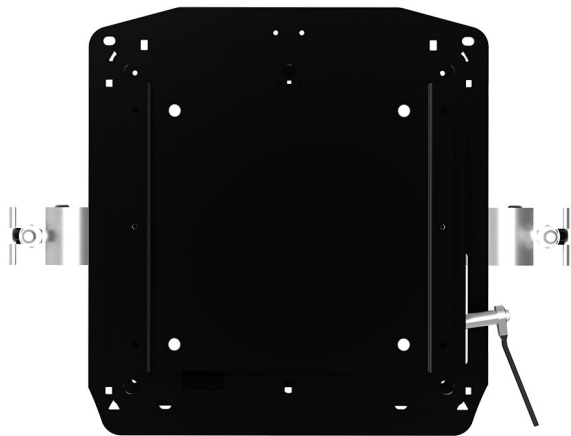

KITE COMPACT CEILING

SKU: 26626

| | |
|---------------------|---------------------------|
| Color | Black |
| Material | Iron – Aluminum |
| Treatments | Powder coated |
| Mode | Floor, Landscape, Portait |
| installation | Hanging |

Categories: [Advanced Kalibration Systems](#), [Kite - Falcon](#), [Matrix](#)

Kite ceiling, ceiling plate with quick and safety attachment.

- Accessory for the KITE and FALKON for ceiling hanging
- Quick attack
- Security block
- Wide range of fixing points to allow easy and safe installation