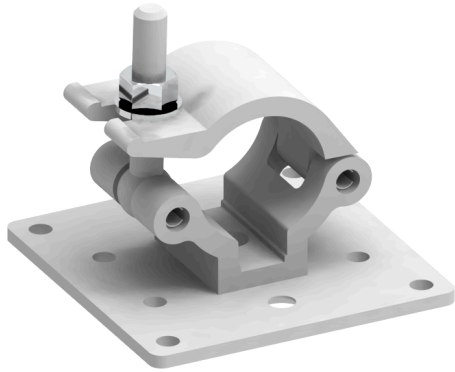

## OMEGA STICK

SKU: 24152

<b>Material</b>	Iron – Aluminum
<b>VESA</b>	100×100
<b>continuous adjustment</b>	YES
<b>clamp fixing screw</b>	M12
<b>clamp fixing to truss</b>	Ø 48 – 51 mm

---

**Categories:** [Advanced Kalibration Systems](#), [Matrix](#)

### Omega stick with 100X100.

The euromet omega stick system makes it possible to connect a clamp, also universal to any euromet support that has vesa 100X100

This system allows fast adaptation of all supports for a truss connection.