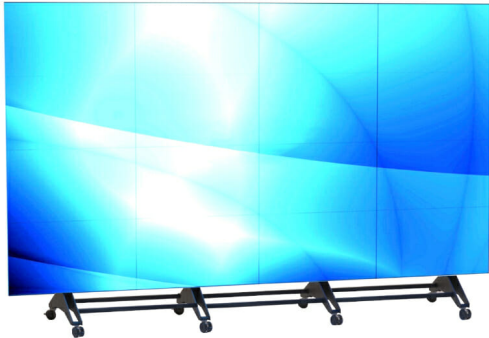

OPERA LED WALL 4 TOWERS

SKU: 23024

Material	Aluminum
Treatments	Powder coating
Color	Silver, Black, customized
diagonal of the wall	247"
Height	3,4 m

Categories: [Flat Panel Mounts](#), [Led Wall](#)

Opera is the universal wheeled stand for large-sized LED structures.

Its modular structure makes it possible to support large LED-walls and move them easily, even on not perfectly smooth surfaces.

Its structure enables LED-wall installation right over the wheeled frame, thus highlighting linearity and impressiveness of the supported LED-walls.

With the 4-tower structure it is possible to install up to 290" LED-walls.

[REQUEST A QUOTE](#)

x

REQUEST A QUOTE

Nome *

Cognome *

Azienda *

Email *