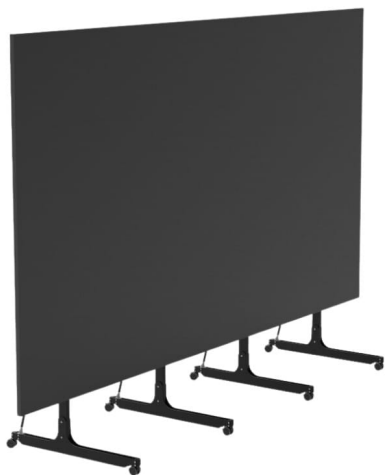

OPERA LED WALL CART

SKU: 25821

Typology	Ground Mounts
Cart Base	Modular
Usable Height	Modular
Pedestal width	1195
Material	Iron – Aluminum
Treatments	Powder coating
Color	Black

Categories: [Flat Panel Mounts](#), [Led Wall](#)

Opera LEDwall, modular cart for large LED walls.

The Opera LEDwall cart is a system for LED displays that allows for the mounting and alignment of various panels in many different configurations, even mixed ones.