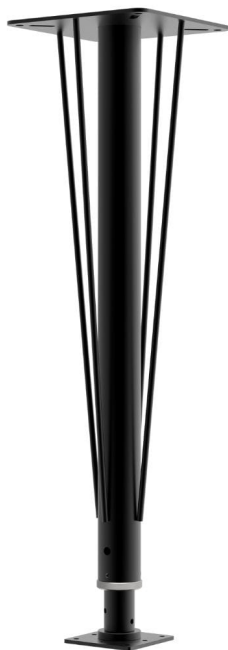

K-EXTENSION: TELESCOPIC POLE WITH RODS 200-350CM

SKU: 22154

installation	A traliccio (clamp non include), Support system to the ceiling
Mode	Landscape
Material	Iron – Aluminum
Treatments	Powder coated
Color	Black
buttonhole adjustment range	From 220 to 320 mm
clamp fixing screw	M12
standard attachment	YES
Dimension	270 x 270 _ 2000 (close) – 3500 (open) [mm]
packaging	290 x 290 _ h2020 [mm]

Categories: [Kalibro](#), [Kite - Falcon](#), [Unika](#)

It is a telescopic pole with fixed extension distances and length between 200 and 350 cm.

It can be either fastened to a truss with 2 Clamps (not included) or to the ceiling.

After fastening the telescopic pole to the truss or ceiling, it necessary to fix the plate with standard Euromet fastening to the cage, which is then attached to the pole with practical safety pin system.

Once this has been done, it is possible to turn the cage freely (by 360°) to reach the desired angle and fasten it with two grub screws.

Compatibility: all EUROMET products with standard connection

Certification IMQ: EN 62368-1:2014+A11:2017 clause 8.7