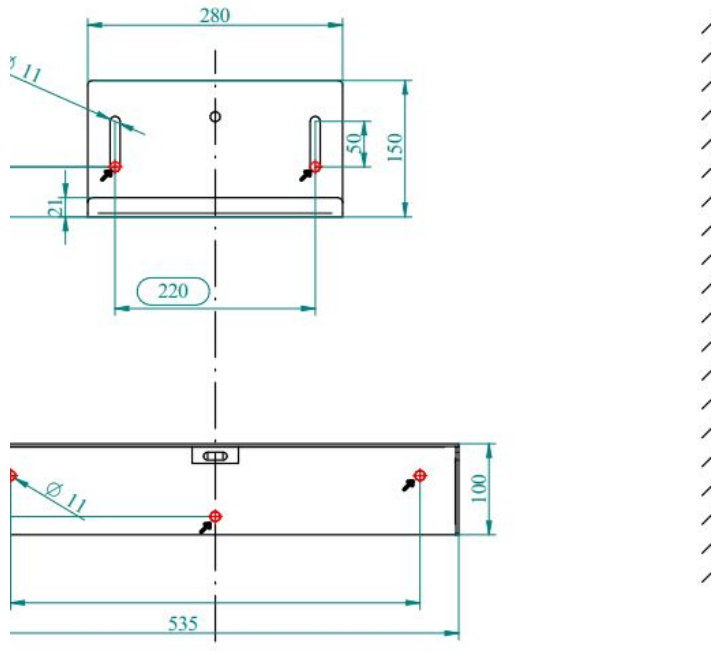

SHELF FOR RACK ON THE WALL

SKU: 15521

Categories: [19" Rack](#), [Rack Accessories](#)

This is a shelf compliant with all rack cabinet of series 450 550 650mm)

[QUOTATION REQUEST](#)

x

REQUEST A QUOTATION

Name *