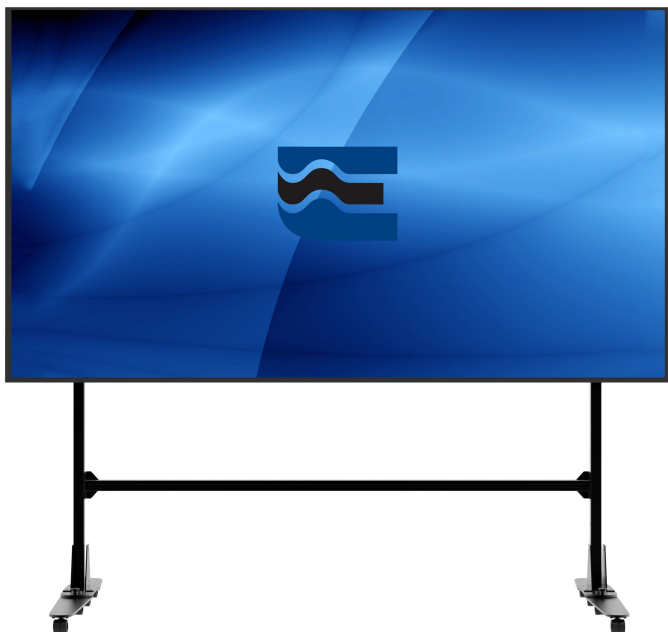

SIGMA OPERA CART - MODEL L BLACK

SKU: 27990

Typology	Ground Mounts
Max VESA	1800X600
Base	996 cm
Usable Height	1490
Height	1880
Patent	Sigma Foldable Foot
Material	Iron – Aluminum
Treatments	Powder coating
Color	Black

Categories: [Flat Panel Ground Mounts](#), [Flat Panel Mounts](#)

Is a monitor cart for a large screen.

The size is medium which covers up to VESA 1800*600. Color: black.

Cable management available on both legs. Opportunity to integrate video conference systems. Opportunity of positioning the screen at different heights up to 32 cm. Maximum flexibility along the horizontal axis to position the monitor. The feet of the cart are patented which grants several features.

Features: Solves the problem of the bulkiness of office carts with large monitors, which take up a lot of space. Therefore, **EUROMET has created and patented the new SIGMA leg system**. This system allows the cart legs to be safely moved and shortened or lengthened as needed, whether the cart is in the center, being transported, or left open. Additionally, the rear legs can also be folded as needed, for example, to place it against a wall.