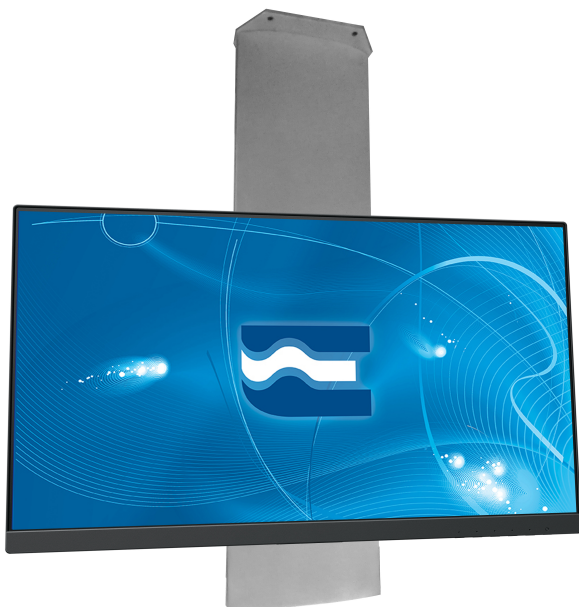

SLIDE CEILING – CEILING MOUNT FOR ONE OR MORE MONITORS, GREY

SKU: 16500

Tilt angle	OPTIONAL +/- 10°
Min/Max height	450 – 1250 mm
MAX LOAD	70 kg
DIAGONAL OF THE MONITOR	fino a 95”
VESA	up to 600-400
Material	Fe (structure)
Treatments	Black, Grey, White

Categories: [Flat Panel Ceiling Mounts](#), [Flat Panel Mounts](#)

The new monitor ceiling mount enables millimetric monitor height adjustment and supports 2 or 3 monitors in a row. Equipped with many different accessories and brackets to fasten mini PCs and other accessories.