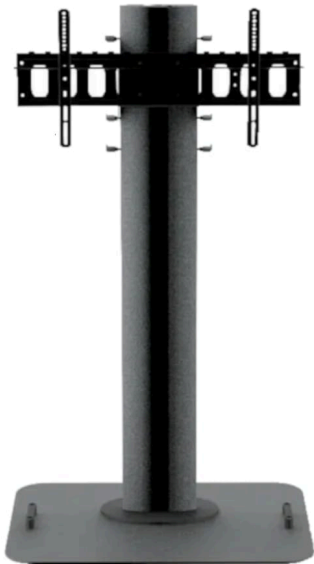

## SLIDE MAXI FLOOR STAND SUPPORT FOR LARGE VIDEO MONITORS UP TO 110 INCHES

SKU: 18884

<b>Typology</b>	Ground Mounts
<b>MAX LOAD</b>	100 kg
<b>DIAGONAL OF THE MONITOR</b>	Up to 110"
<b>VESA</b>	800×400
<b>Color</b>	Black
<b>Treatments</b>	Powder coating
<b>Usable Height</b>	2500mm
<b>Material</b>	Iron-Aluminum

---

**Categories:** [Flat Panel Ground Mounts](#), [Flat Panel Mounts](#)

The new SLIDE MAXI STAND system was designed to support extremely large screens and/or monitors up to 100" thanks to the new enhanced stand.

SLIDE MAXI STAND is marked by a millimetric height adjustment system facilitating the application of cameras for videoconferences or digital signage. Its modern and innovative design also includes a cable concealing column system.