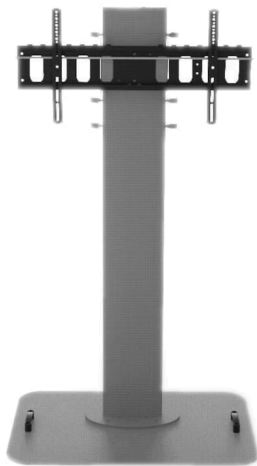

SLIDE MAXI WITH RECTANGULAR BASE, SILVER

SKU: 21104

Typology	Ground Mounts
MAX LOAD	100 kg
DIAGONAL OF THE MONITOR	up to 100"
VESA	800×400
Color	Silver
Base	1000×700
Usable Height	2500mm
Material	Iron-Aluminum

Categories: [Flat Panel Ground Mounts](#), [Flat Panel Mounts](#)

The SLIDE MAXI STAND is designed to support very large Videos and Monitors, up to 100" thanks to its rectangular base with dimensions 1000x700.

A robust and enhanced structure that maintains a modern and innovative design.

The wide base includes a system of handles that support the entire structure in maximum stability. The handles are removable and therefore can be removed as needed so as to also leave the surface linear and unobstructed.

The cable passage is inside the structure so as to leave the structure clean and the cables safe.

SLIDE MAXI STAND features a millimeter height monitor adjustment system.

This same adjustment system also allows the application of all the accessories of the slide line, such as camera supports, mini PCs, second screens, both front and rear and both above and below the monitor.