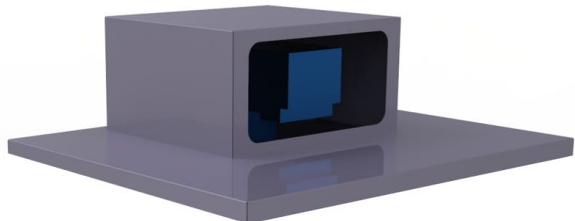

## SPECIAL COVER ULTRA SHORT LENS - EPSON

SKU: 23926

<b>Material</b>	Aluminium-Steel-Stainless-Glass
<b>Dimension</b>	1297x829X406 mm
<b>Weight</b>	5 kg
<b>Color</b>	Grey
<b>Treatments</b>	Embossed powder coated

---

Categories: [Kometa](#)

The euromet outdoor enclosure system has an innovative accessory.

A special cover that allows the perfect use of the ultra-short optic patented by EPSON

The system allows the comfortable and fast use of the optic without having to modify the main enclosure.

It also allows the adjustment of the position of the lens with respect to the glass, always guaranteeing perfect functionality and brightness, unique in its kind this accessory completes the offer of options of the Kometa system, making it the reference support for its category.