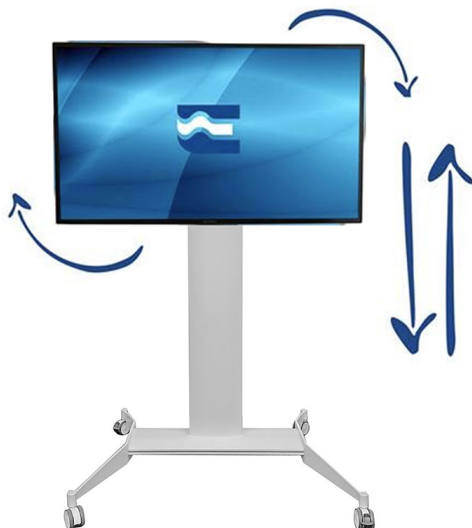

## TURN SLIDE CART WHITE

SKU: 18887

<b>MAX LOAD</b>	100 kg
<b>DIAGONAL OF THE MONITOR</b>	up to 85"
<b>VESA</b>	600×400
<b>Material</b>	Aluminum with iron reinforcements
<b>Treatments</b>	Powder coating
<b>Color</b>	White
<b>Height</b>	2500 mm

## CART WITH MONITOR HEIGHT MANUALLY ADJUSTABLE BY MILLIMETER FOR 90° ROTATION OF THE SCREEN UP TO 85 INCHES IN SIZE AND 100 KG

The new TURN SLIDE supporting system is now equipped with an innovative TURN bracket, enabling smooth, stable and compact screen rotation up to 90°.

This item makes EUROMET's accessories range even more complete in terms of digital signage solutions, thus offering the opportunity to mount touch screen monitors both in portrait and landscape positions, in order to streamline any internet, conference call and design interface with full millimetric height regulation.

The user can therefore adjust the screen height and rotation at any time to reach the portrait position with full-screen mode, thus facilitating user experience, also in case of mobile devices for disabled, such as wheelchairs.