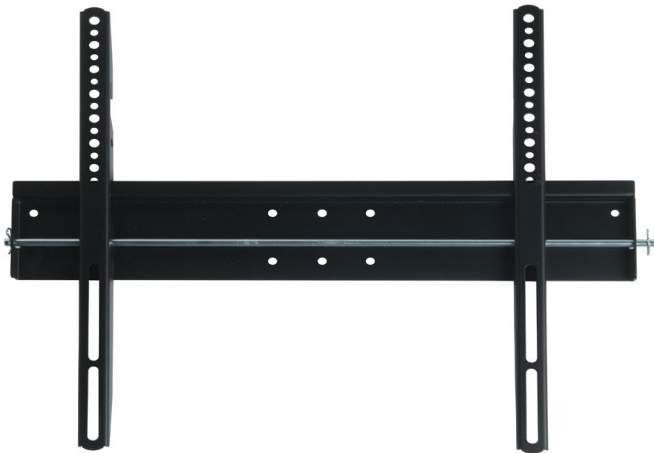

ULTRA-SLIM - WALL FLAT PANEL MOUNT

SKU: 14720

MAX LOAD	50 kg
Net weight	2,2 kg
VESA	up to 600-400

Categories: [Flat Panel Mounts](#), [Flat Panel Wall Mounts](#)

Ultra-slim wall flat monitor mount for flat screen . It's occupied space from the wall is no more than 25 mm. This support can hold up to 50 kg and is VESA compatible up to 600-400.