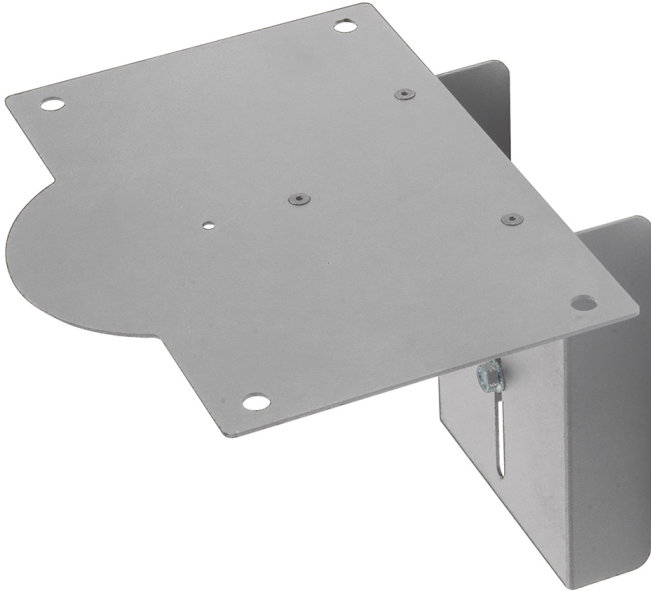

UPPER CAMERA SHELVES, X 3 GREY

SKU: 08452

Categories: [Flat Panel Ground Mounts](#)

[QUOTATION REQUEST](#)

x

REQUEST A QUOTATION

Name *

Surname *