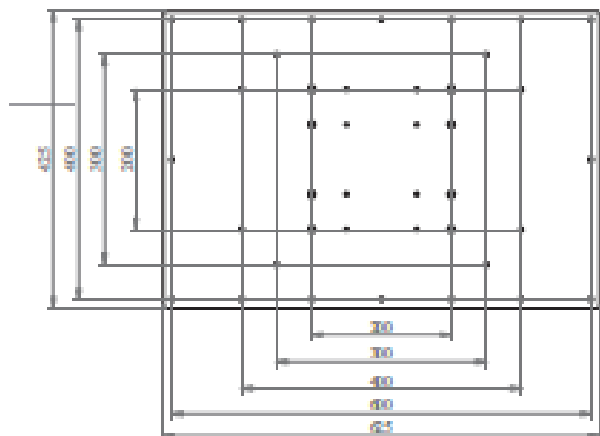

VESA ADAPTER 600-400

SKU: 10868

Categories: [Flat Panel Ground Mounts](#)

[QUOTATION REQUEST](#)

×

REQUEST A QUOTATION

Name *

Surname *