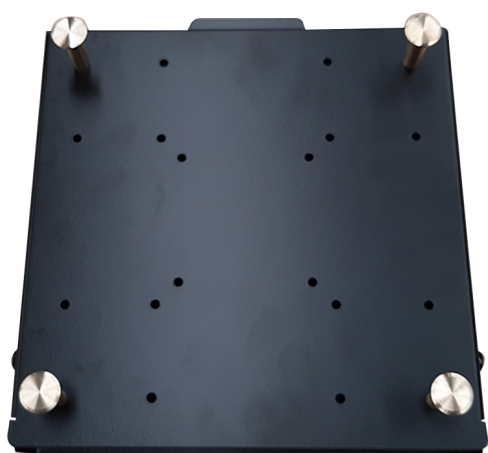

WALL SUPPORT PLATE "QUADRA PLUS"

SKU: 22283

Net weight	2,5 kg
MAX LOAD	40 kg
VESA	up to 200-200
Typology	Wall Mounts

Categories: [Flat Panel Mounts](#), [Flat Panel Wall Mounts](#)

The historic "quadra" wall bracket is now plus. It allows to fix on the wall tablets and control consoles from any size or brand (e.g. CISCO), thanks to the 4 smart pins specially designed by Euromet.

The installation is very easy since only two plates have to be fixed together to guarantee the maximum stability without jeopardising the ease of usage.

The universal bracket is compatible with a huge number of tablets and consoles relying on a great number of fixing holes combinations.

The support system can also be moveable since the two body plates can be easily detached thanks to the quick unlock system.

PIN features

- Diameter: 1 cm
- Depth: 1 cm
- Material: brass

[QUOTATION REQUEST](#)