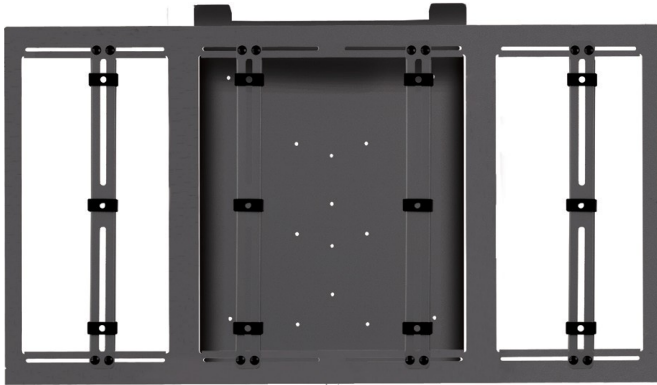

## XXL FRAME - FLAT PANEL TV MOUNT UP TO 120 KG, BLACK

SKU: 11654

**Dimension** 1100x608x24 mm

**MAX LOAD** 120 kg

**Ship weight box  
1** 20 kg

**VESA** up to 1000-400

**DIAGONAL OF  
THE MONITOR** up to 120"

---

**Categories:** [Flat Panel Mounts](#), [Flat Panel Wall Mounts](#)

Mounting frame designed for standard VESA fixtures and other models.

[QUOTATION REQUEST](#)

x

**REQUEST A QUOTATION**

Name \*

Surname \*